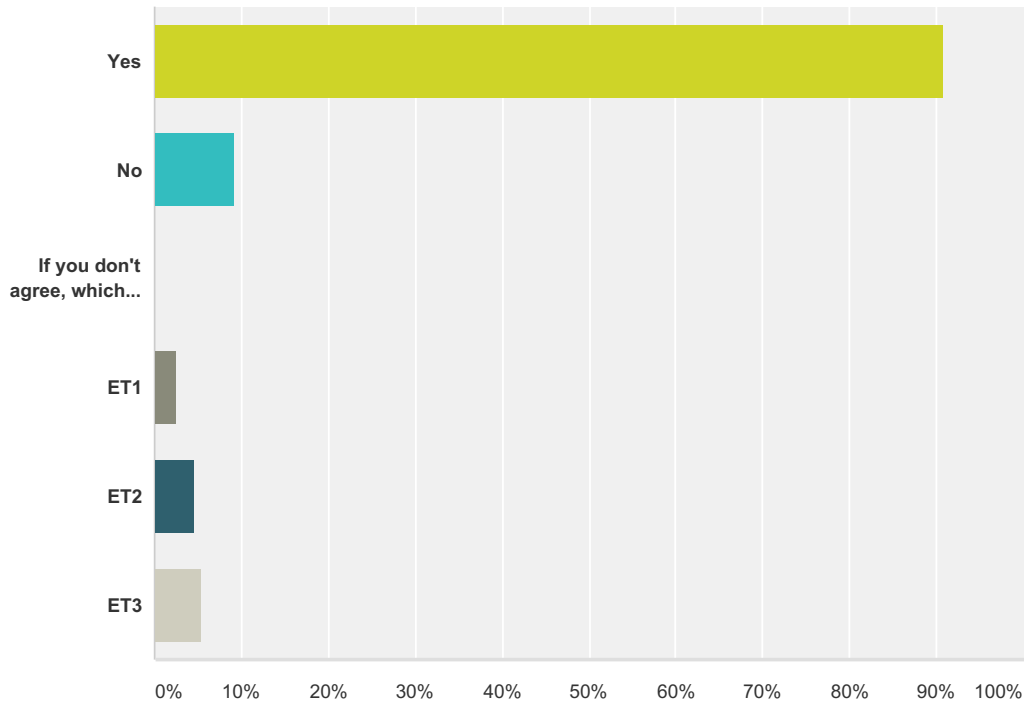

## Q9 Do you agree with the Employment & Tourism Policies?

Answered: 280 Skipped: 13

Answer Choices	Responses
Yes	90.71% 254
No	9.29% 26
If you don't agree, which ones don't you agree with?	0.00% 0
ET1	2.50% 7
ET2	4.64% 13
ET3	5.36% 15
<b>Total Respondents: 280</b>	