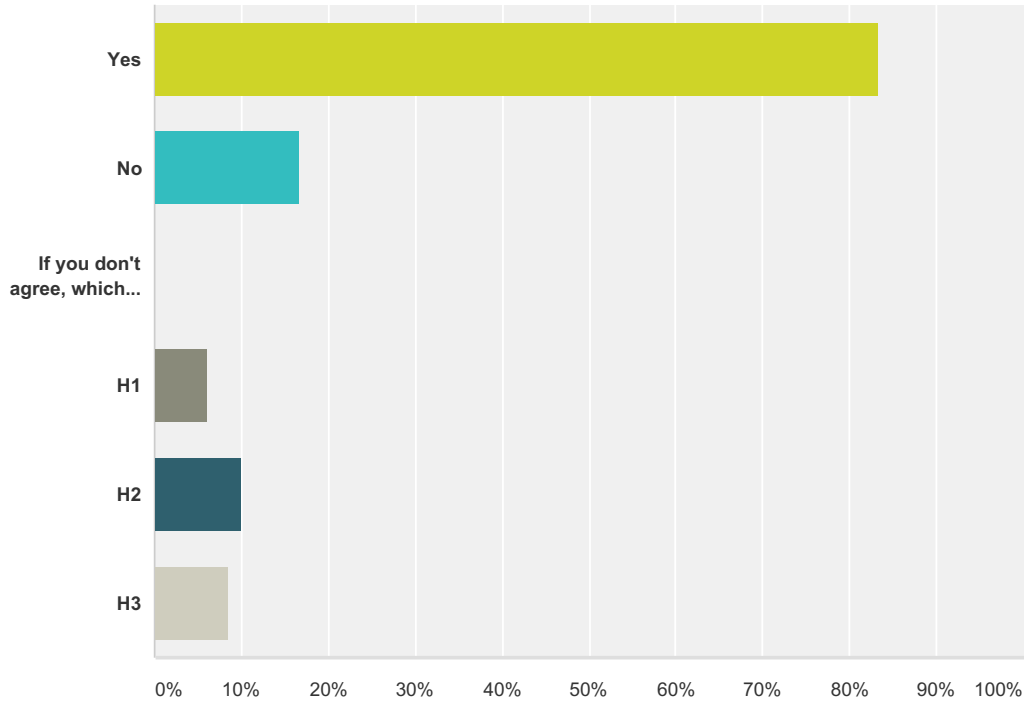

### Q7 Do you agree with the Housing Policies?

Answered: 280 Skipped: 13

Answer Choices	Responses
Yes	83.21% 233
No	16.79% 47
If you don't agree, which ones don't you agree with?	0.00% 0
H1	6.07% 17
H2	10.00% 28
H3	8.57% 24
<b>Total Respondents: 280</b>	