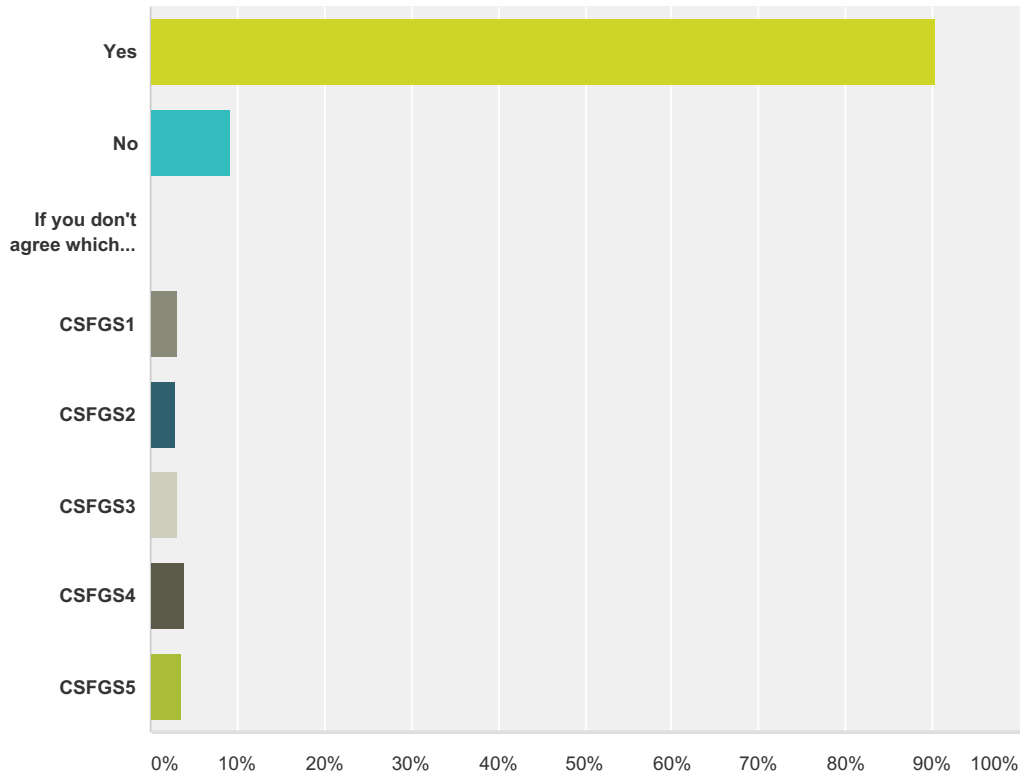

Q5 Do you agree with the Community Services Facilities Green Space Policies?

Answered: 283 Skipped: 10

Answer Choices	Responses
Yes	90.46% 256
No	9.19% 26
If you don't agree which ones don't you agree with?	0.00% 0
CSFGS1	3.18% 9
CSFGS2	2.83% 8
CSFGS3	3.18% 9
CSFGS4	3.89% 11
CSFGS5	3.53% 10
Total Respondents: 283	