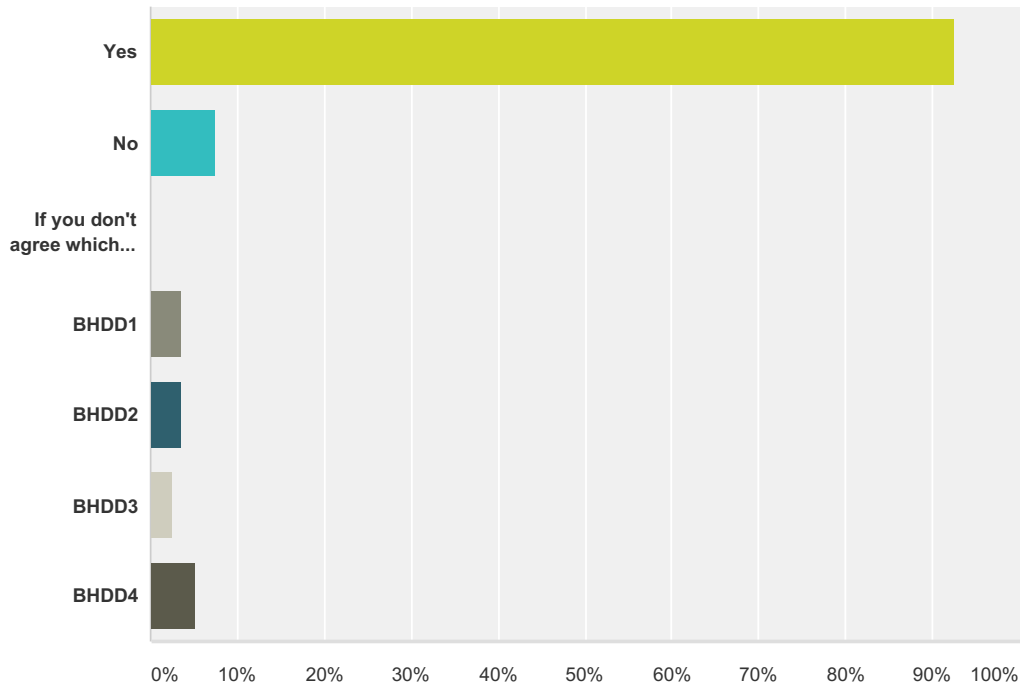

### Q3 Do you agree with the Built Heritage Development Design Policies?

Answered: 283 Skipped: 10

| Answer Choices                                      | Responses |     |
|-----------------------------------------------------|-----------|-----|
| Yes                                                 | 92.58%    | 262 |
| No                                                  | 7.42%     | 21  |
| If you don't agree which ones don't you agree with? | 0.00%     | 0   |
| BHDD1                                               | 3.53%     | 10  |
| BHDD2                                               | 3.53%     | 10  |
| BHDD3                                               | 2.47%     | 7   |
| BHDD4                                               | 5.30%     | 15  |
| <b>Total Respondents: 283</b>                       |           |     |