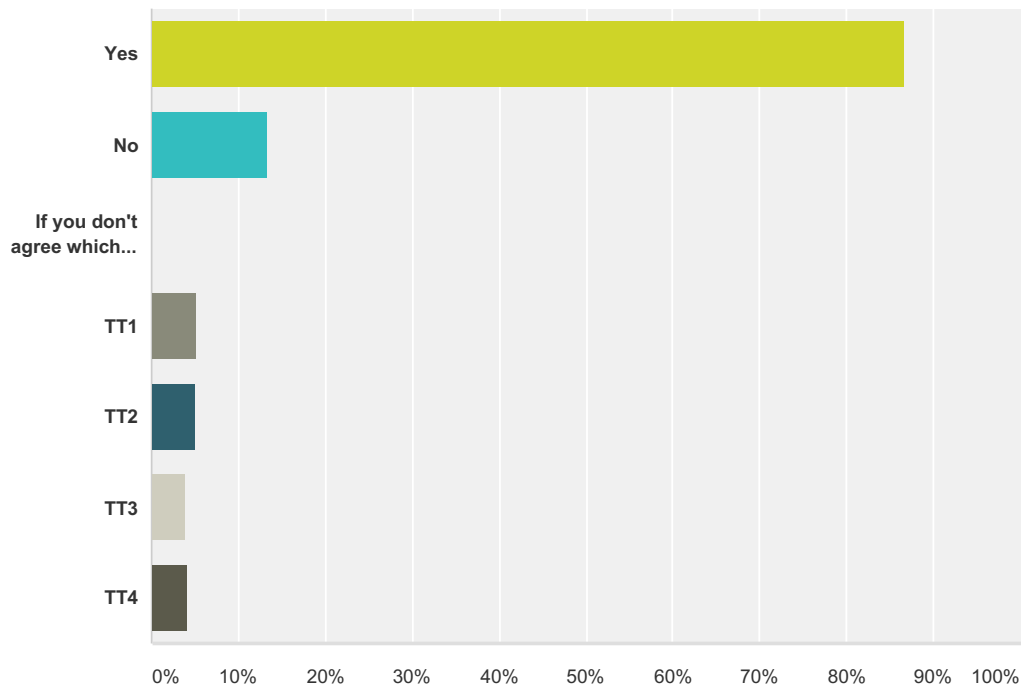

Q11 Do you agree with the Traffic & Transport Policies?

Answered: 284 Skipped: 9

Answer Choices	Responses
Yes	86.62% 246
No	13.38% 38
If you don't agree which ones don't you agree with?	0.00% 0
TT1	5.28% 15
TT2	4.93% 14
TT3	3.87% 11
TT4	4.23% 12
Total Respondents: 284	